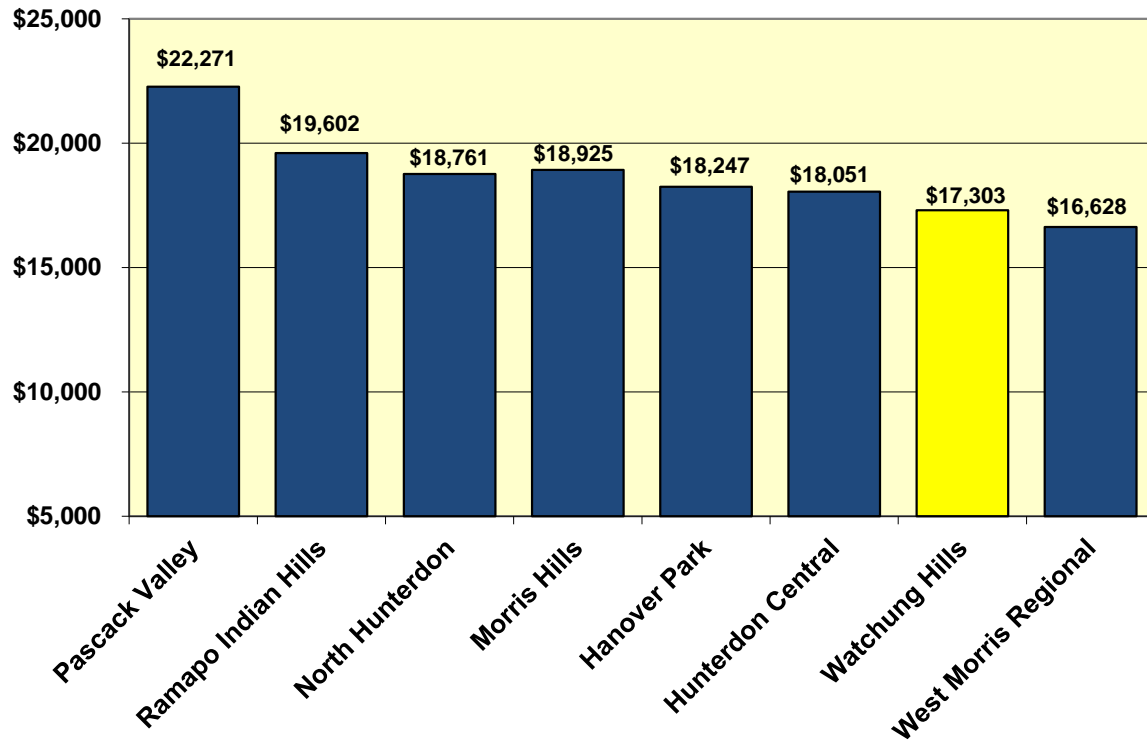

# WATCHUNG HILLS REGIONAL HIGH SCHOOL

**COST PER PUPIL COMPARISON  
HOW DO WE COMPARE?**

\*Based on the latest available data from the NJDOE - 2017/2018