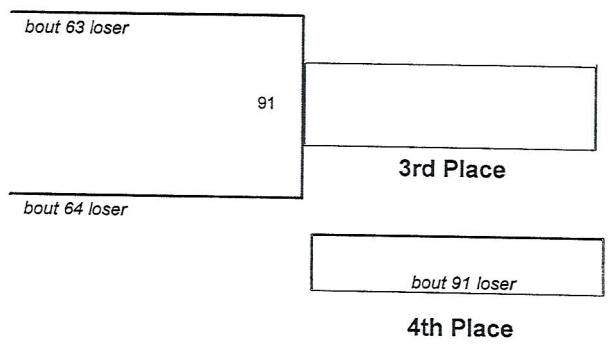

2012 District 12
NJSIAA Wrestling

106 Lbs

2012 District 12
NJSIAA Wrestling

113 Lbs

2012 District 12
NJSIAA Wrestling

120 Lbs

2012 District 12
NJSIAA Wrestling

126 Lbs