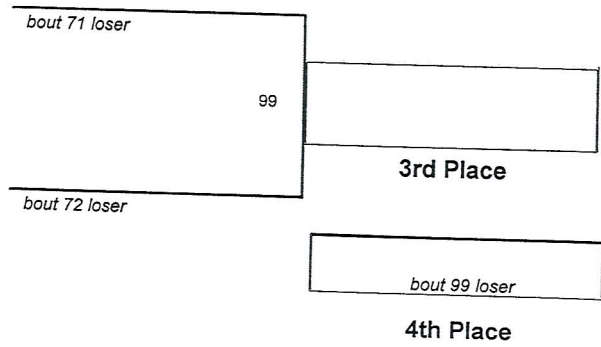

2012 District 12
NJSIAA Wrestling

132 Lbs