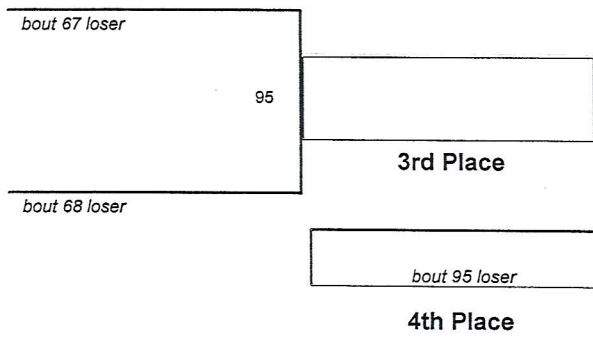

2012 District 12
NJSIAA Wrestling

106 Lbs

2012 District 12
NJSIAA Wrestling

113 Lbs

2012 District 12
NJSIAA Wrestling

120 Lbs

2012 District 12
NJSIAA Wrestling

126 Lbs